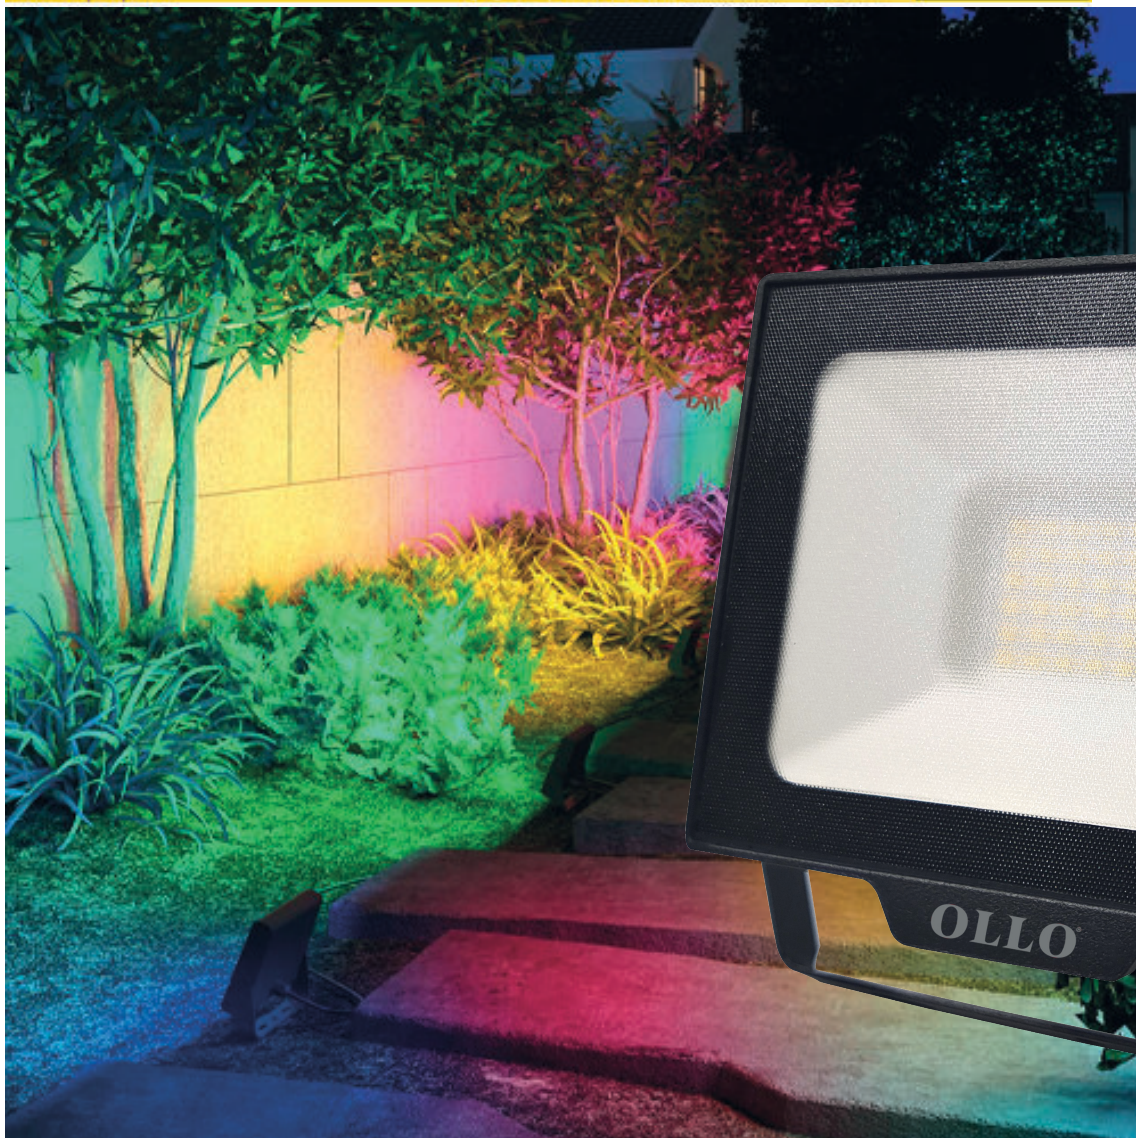

**OLLO®
EXCLUSIVE**

REMOTE CONTROL INCLUDED

RGB

Advantages:
High brightness and energy efficiency
RGB color
Remote-controlled
Waterproof and dustproof
Easy installation and use
Safety and eco-friendliness
Instant activation without delays

VS121C-20W-RGB
Power: 20W
Voltage: AC220-240V, 50-60Hz
Luminous flux: 1900Lm
Protection class: IP65
Size: 122x94x28 mm
Color temperature: RGB
LED Type: SMD2835
CRI: > 80
PF: > 0.9
Material: Aluminum, PC, glass
Warranty: 3 years

20W
1900Lm
IP65
Waterproof
110°

Manufacturer: VISIONS Global Trading Limited
Importer: SMO, LAD LTD
Lubeca Street 28, Riga, Latvia, LV-1013
info@smo.lv, +371 20096312
www.visionsglobal.lv

CE RoHS RECYCLE

4 752233 014847

ENERGY LABEL: 20 kWh/3000h, Class F

ENERGY

VISIONAL GLOBAL TRADING LIMITED
LED FLOODLIGHT VS121C-20W-RGB

A
B
C
D
E
F
G

20
kWh/1000h

2019/2015

QR CODE